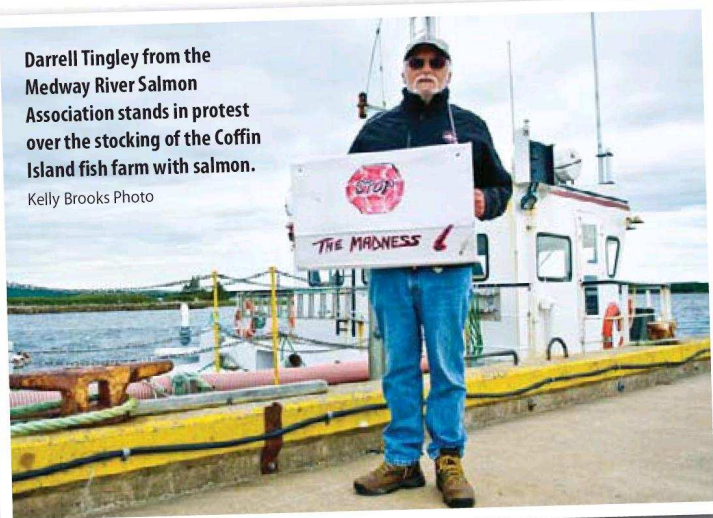

Now six months on, the first responders are back on the scene with a solid base.

Two less police officers

The Region of Queens decided that one less officer was needed at the Queens detachment, as crime had steadily dropped off. However in losing one member of the force, they also learned they would lose their presence at the South Shore Street Crime Unit. It didn't sit well with councillors, but in the end they voted to reduce the size of the Queens police force.

Hank coming home?

The Hank Snow society made the first official mention they would like to return the annual Hank Snow Tribute to Liverpool in the coming year, and were at council to ask for $12,000 in festival funding. Plans are in the works, but with Queens Place finished it looks like Hank might finally be coming home.

Fish farm change draws protest

The fish farm between Coffin Island and the mainland changed hands in June, going to Cooke Aquaculture out of New Brunswick. The company previously owned the fish farm that drew protests in Port Mouton Bay. This time it was the Medway River Salmon Association who brought the matter to light, concerned over the farmed salmon escaping and hurting the already fragile wild stock.

Darrell Tingley from the Medway River Salmon Association stands in protest over the stocking of the Coffin Island fish farm with salmon.

Kelly Brooks Photo